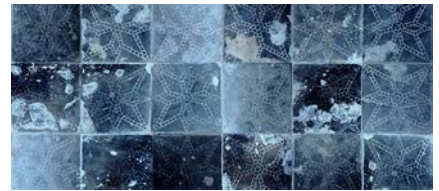

Galaxia

(646) 431-2472

Info@MerendaWallpaper.com

MerendaWallpaper.com

Tiles cover streets, walls and random surfaces in Havana, Cuba. **Galaxia** is composed of photographs of these worn walkway tiles. They remind us of a galaxy—some of the stars are completely burnt out, dark and dull while others are vibrant and bright.

- **Sizes:** 50" wide per yard on a continual bolt OR by panel (either 9', 10'6" or 12' long)
- **Pattern Repeat:** 50" wide by 35" long
- **Pattern Match:** Straight
- Paper comes untrimmed.
- Learn about our substrate offerings at MerendaWallpaper.com/FAQS.
- All of our designs are digitally printed to order, which allows us to print **custom panel lengths** for a unique wall height. Please contact Info@MerendaWallpaper.com for custom lengths, pricing or additional substrate options.

Scan the QR code with the camera on your mobile device to view the pattern in your room digitally.

Supernova

Blue Moon

Neutron

Stardust

Replica

Meteor Shower

Nebula