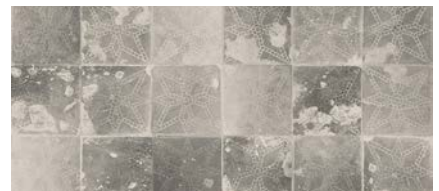

Galaxia

(646) 431-2472

Info@MerendaWallpaper.com

MerendaWallpaper.com

Tiles cover streets, walls and random surfaces in Havana, Cuba. **Galaxia** is composed of photographs of these worn walkway tiles. They remind us of a galaxy—some of the stars are completely burnt out, dark and dull while others are vibrant and bright.

- **Sizes:** 50" wide per yard on a continual bolt OR by panel (either 9', 10'6" or 12' long)
- **Pattern Repeat:** 50" wide by 35" long
- **Pattern Match:** Straight
- Paper comes untrimmed.
- Learn about our substrate offerings at MerendaWallpaper.com/FAQS.
- All of our designs are digitally printed to order, which allows us to print **custom panel lengths** for a unique wall height. Please contact Info@MerendaWallpaper.com for custom lengths, pricing or additional substrate options.

Scan the QR code with the camera on your mobile device to view the pattern in your room digitally.

Supernova

Blue Moon

Neutron

Stardust

Replica

Meteor Shower

Nebula