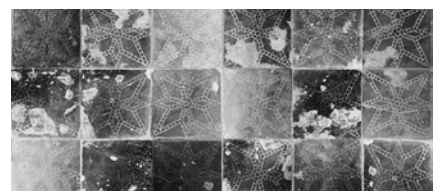

- **Sizes:** 50" wide per yard on a continual bolt OR by panel (either 9', 10'6" or 12' long)
- **Pattern Repeat:** 50" wide by 35" long
- **Pattern Match:** Straight
- Paper comes untrimmed.
- Learn about our substrate offerings at MerendaWallpaper.com/FAQS.
- All of our designs are digitally printed to order, which allows us to print **custom panel lengths** for a unique wall height. Please contact Info@MerendaWallpaper.com for custom lengths, pricing or additional substrate options.

Scan the QR code with the camera on your mobile device to view the pattern in your room digitally.

Supernova

Blue Moon

Neutron

Stardust

Replica

Meteor Shower

Nebula