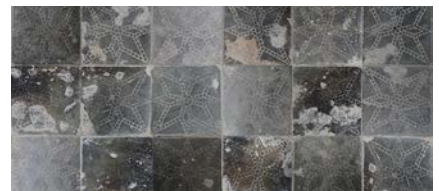

- **Sizes:** 50" wide per yard on a continual bolt OR by panel (either 9', 10'6" or 12' long)
- **Pattern Repeat:** 50" wide by 35" long
- **Pattern Match:** Straight
- Paper comes untrimmed.
- Learn about our substrate offerings at MerendaWallpaper.com/FAQS.
- All of our designs are digitally printed to order, which allows us to print **custom panel lengths** for a unique wall height. Please contact Info@MerendaWallpaper.com for custom lengths, pricing or additional substrate options.

Scan the QR code with the camera on your mobile device to view the pattern in your room digitally.

Supernova

Blue Moon

Neutron

Stardust

Replica

Meteor Shower

Nebula