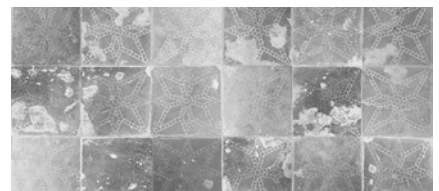

Galaxia

(646) 431-2472

Info@MerendaWallpaper.com

MerendaWallpaper.com

Tiles cover streets, walls and random surfaces in Havana, Cuba. **Galaxia** is composed of photographs of these worn walkway tiles. They remind us of a galaxy—some of the stars are completely burnt out, dark and dull while others are vibrant and bright.

- **Sizes:** 50" wide per yard on a continual bolt OR by panel (either 9', 10'6" or 12' long)
- **Pattern Repeat:** 50" wide by 35" long
- **Pattern Match:** Straight
- Paper comes untrimmed.
- Learn about our substrate offerings at MerendaWallpaper.com/FAQS.
- All of our designs are digitally printed to order, which allows us to print **custom panel lengths** for a unique wall height. Please contact Info@MerendaWallpaper.com for custom lengths, pricing or additional substrate options.

Scan the QR code with the camera on your mobile device to view the pattern in your room digitally.

Supernova

Blue Moon

Neutron

Stardust

Replica

Meteor Shower

Nebula